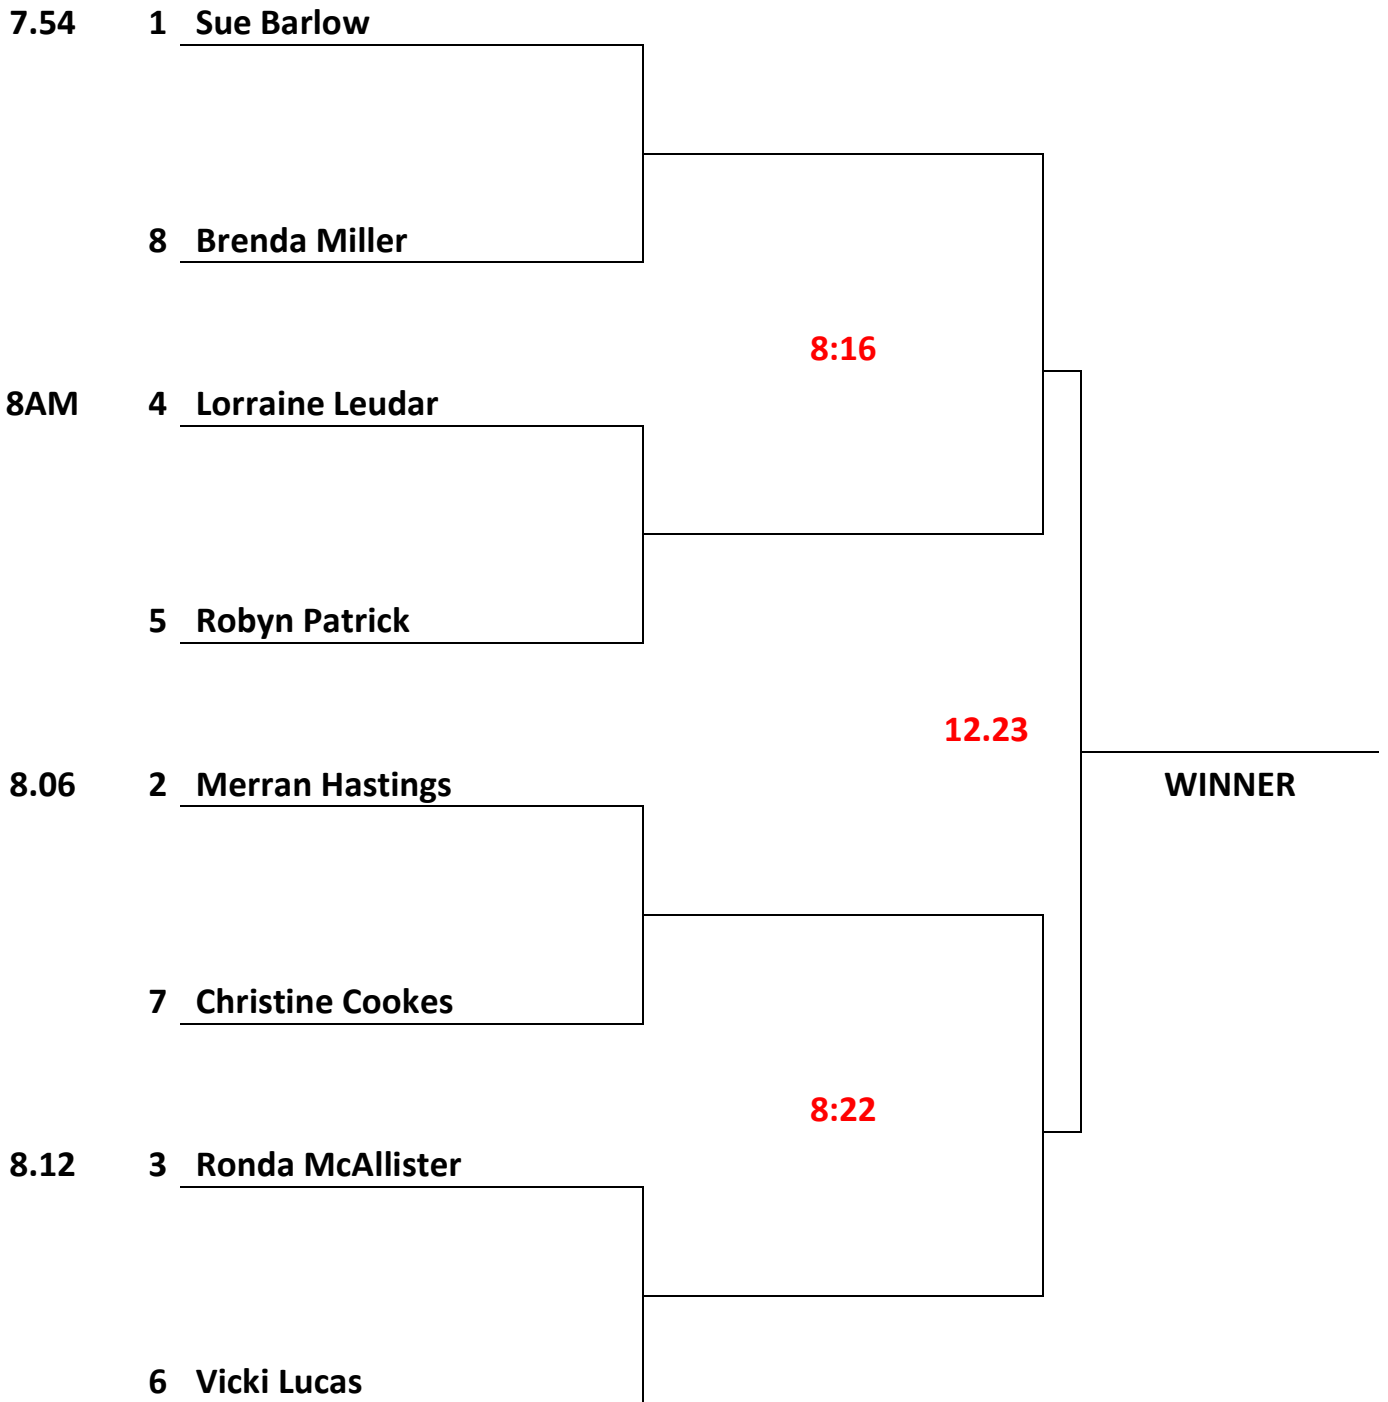

**MORNINGTON PENINSULA DISTRICT WOMEN'S GOLF
DISTRICT CHAMPIONSHIPS 2011**

Monday 26 September Quarter final at Moonah Links Legends Course

Friday 30 September Semi Final & Final at Sorrento

B GRADE

1ST TEE Moonah Links Legends Course

TIMES IN RED AT SORRENTO ON FRIDAY