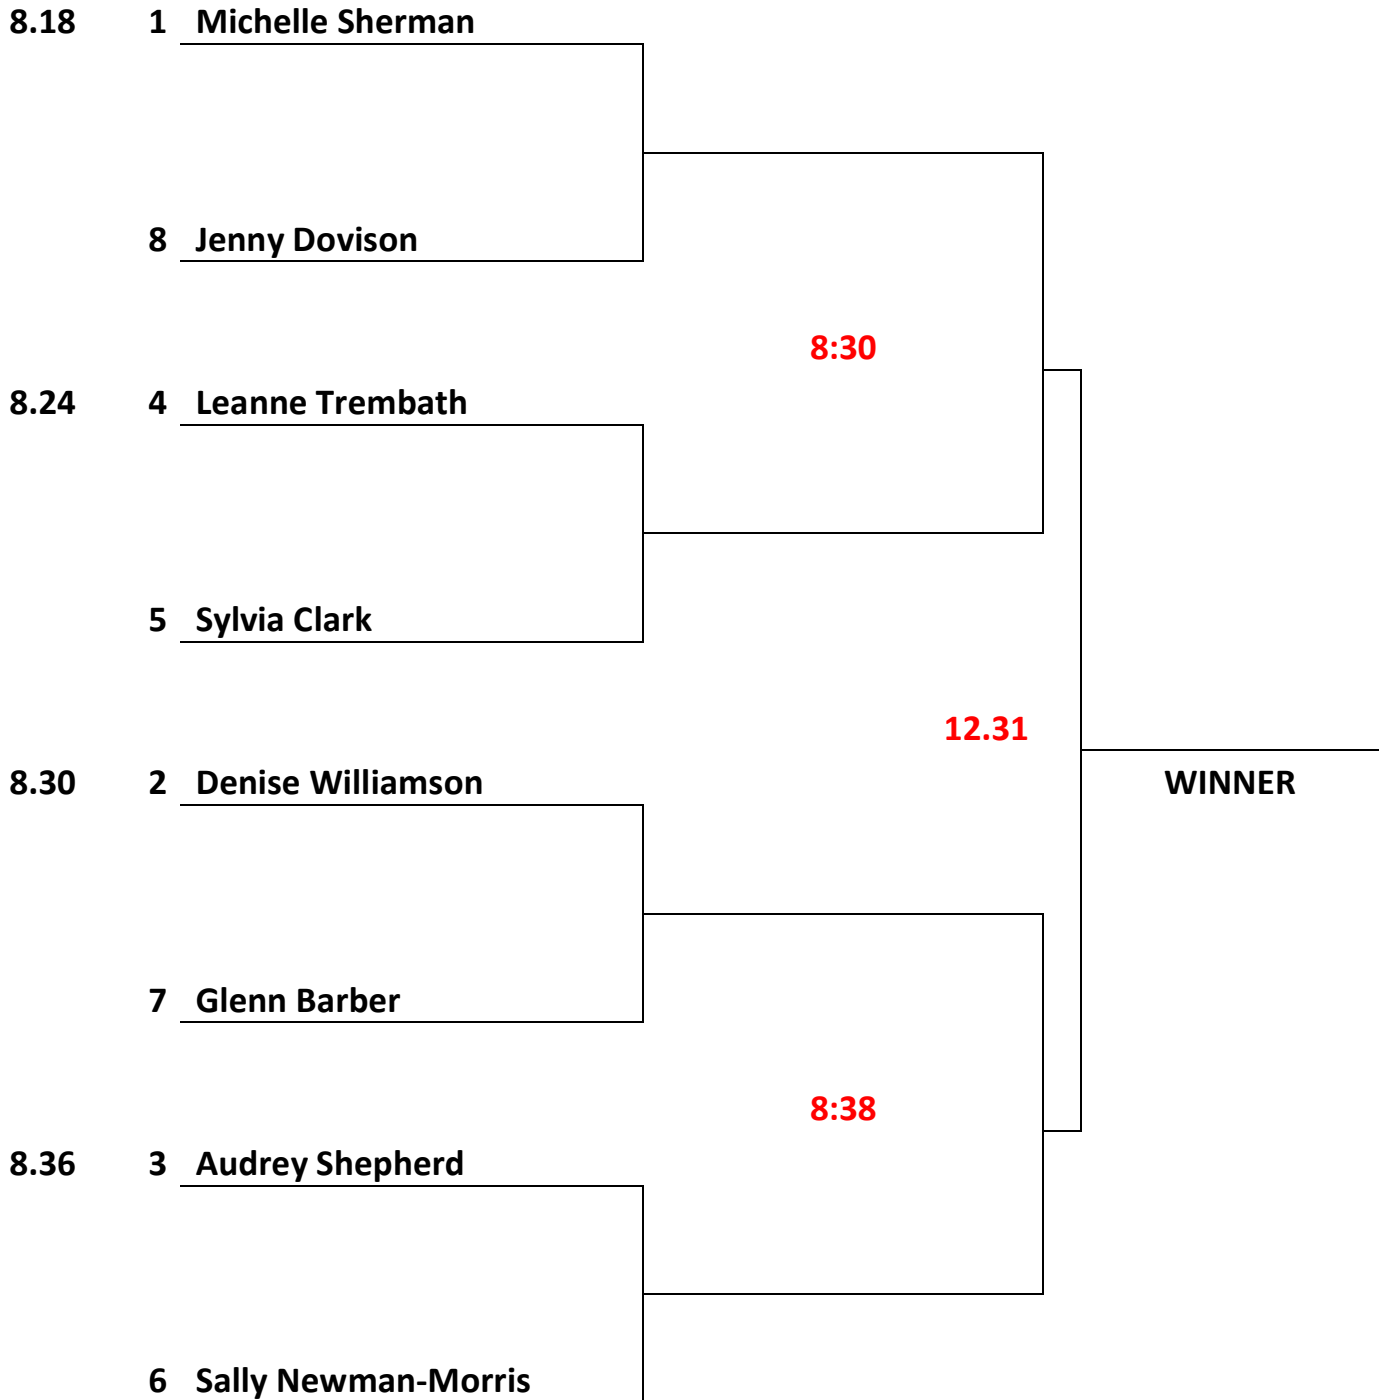

Friday 30 September Semi Final & Final at Sorrento

C GRADE

1ST TEE Moonah Links Legends Course

TIMES IN RED AT SORRENTO ON FRIDAY