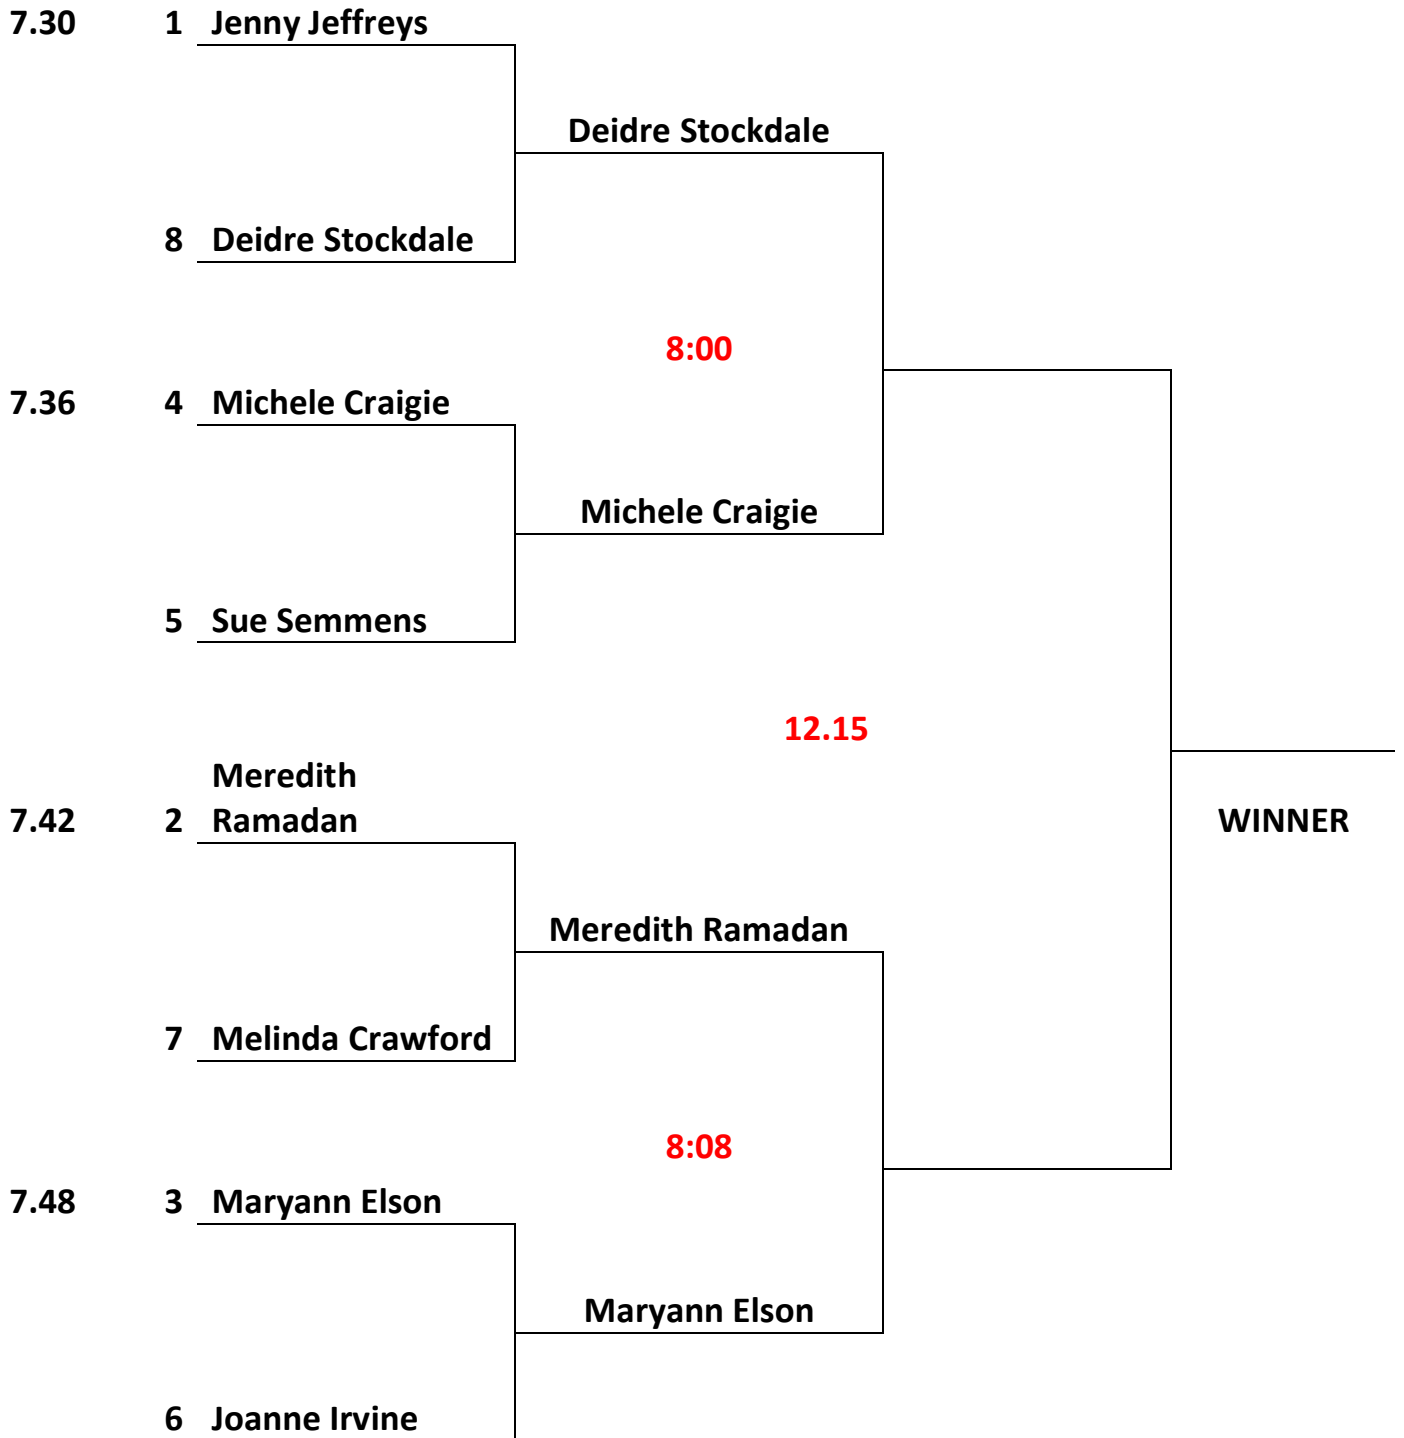

MORNINGTON PENINSULA DISTRICT WOMEN'S GOLF
DISTRICT CHAMPIONSHIPS 2011

Friday 30 September Semi Final & Final at Sorrento
A GRADE

TIMES IN RED AT SORRENTO ON FRIDAY

MORNINGTON PENINSULA DISTRICT WOMEN'S GOLF
DISTRICT CHAMPIONSHIPS 2011

C GRADE

TIMES IN RED AT SORRENTO ON FRIDAY