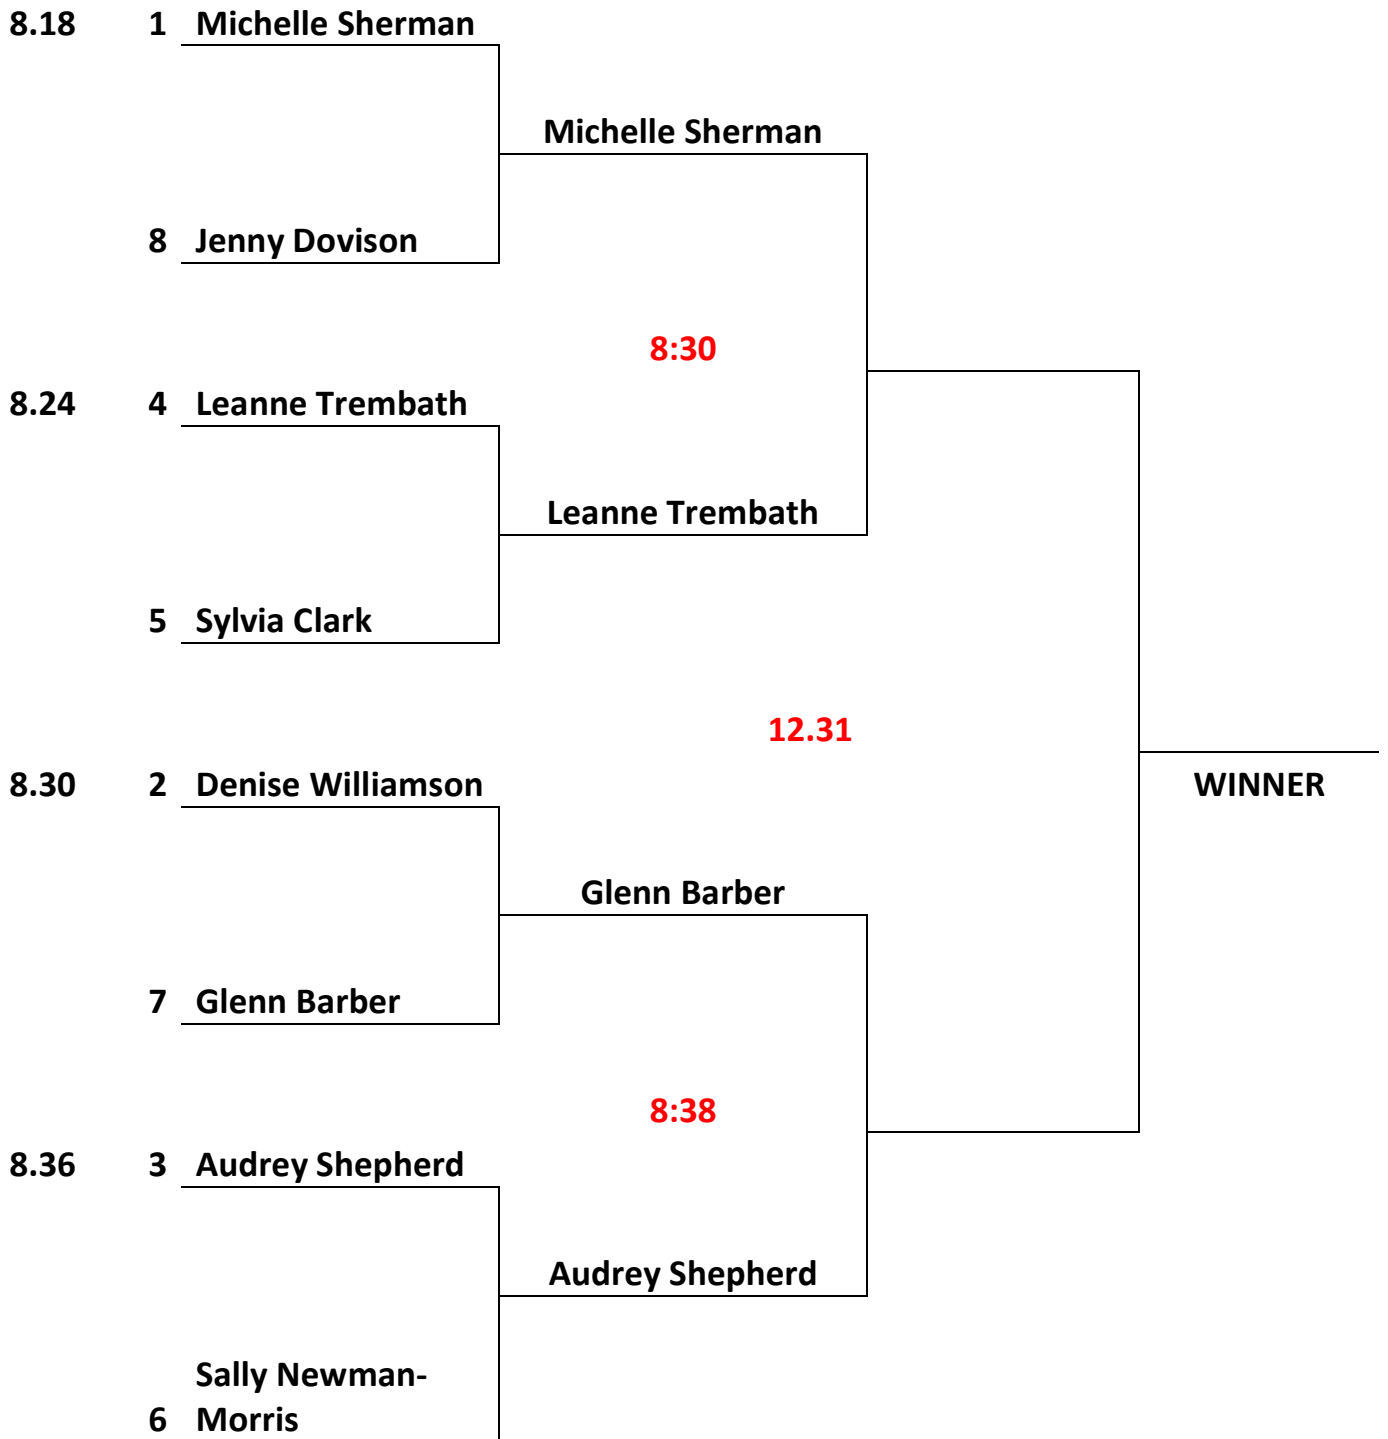

MORNINGTON PENINSULA DISTRICT WOMEN'S GOLF
DISTRICT CHAMPIONSHIPS 2011

Friday 30 September Semi Final & Final at Sorrento

C GRADE

TIMES IN RED AT SORRENTO ON FRIDAY