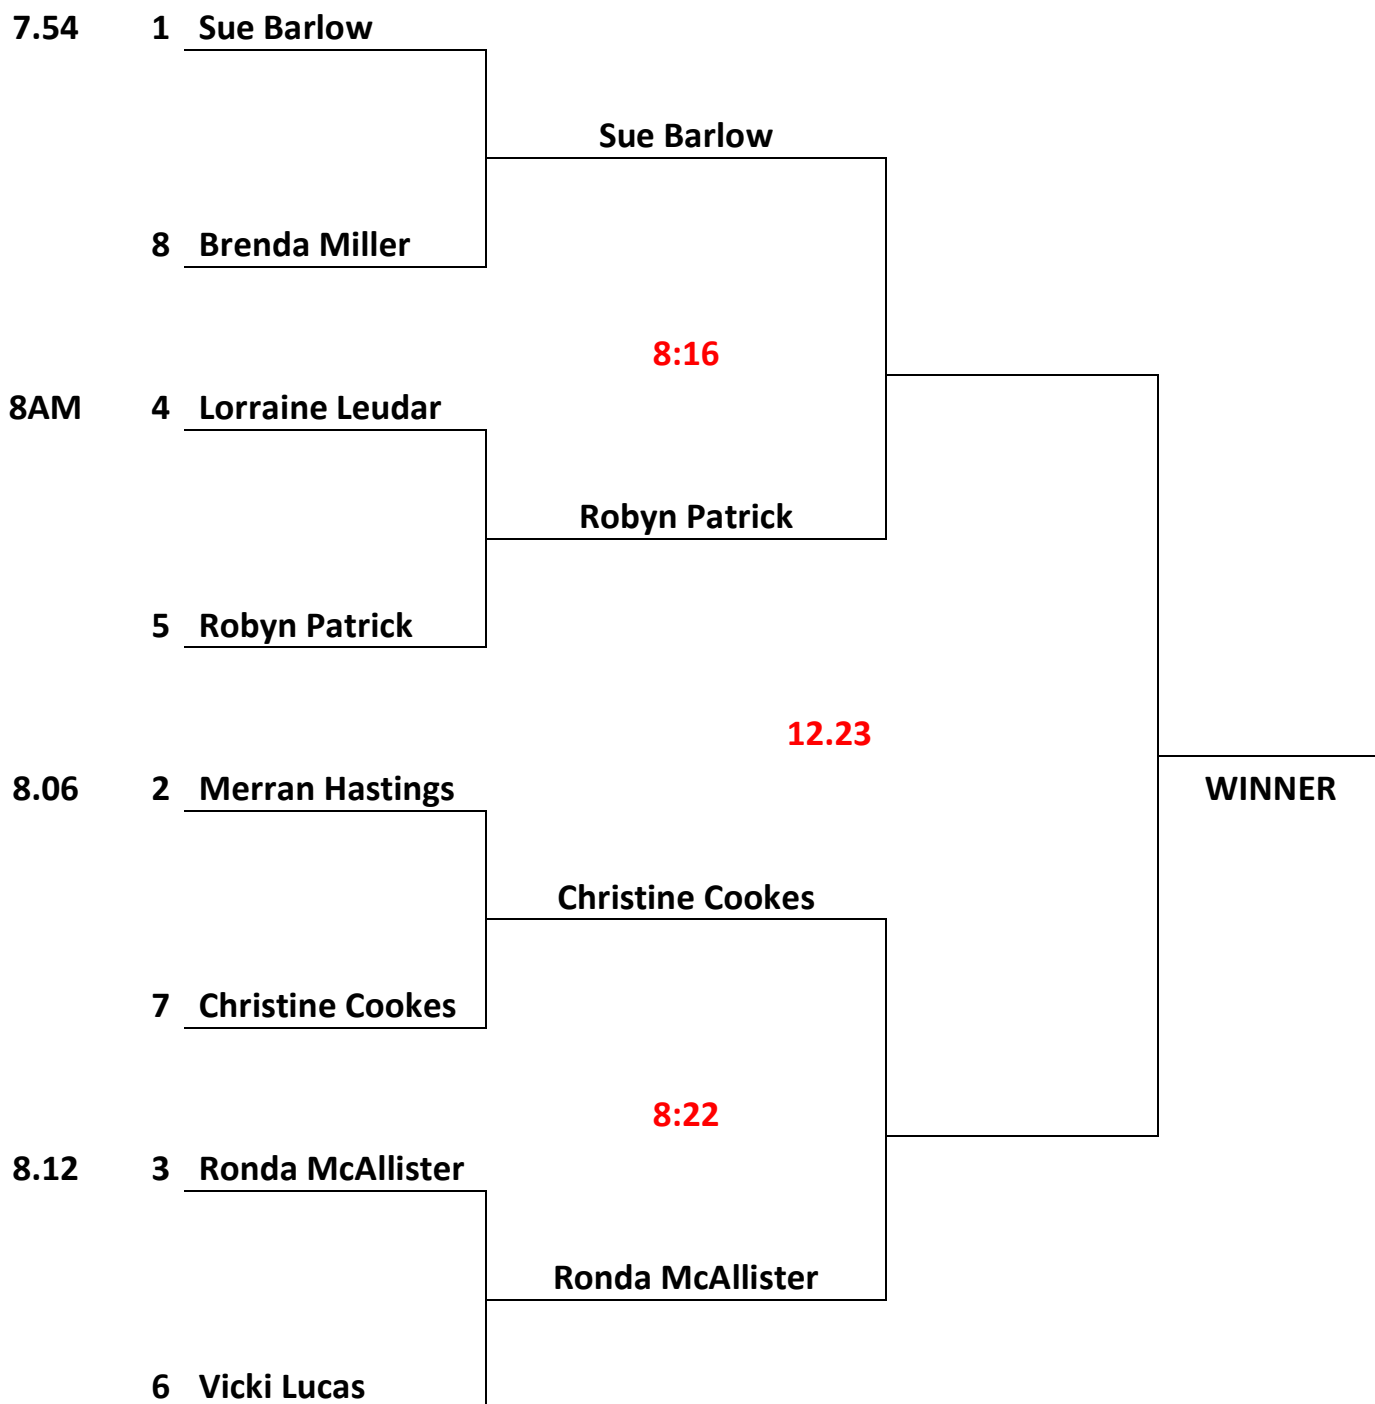

MORNINGTON PENINSULA DISTRICT WOMEN'S GOLF
DISTRICT CHAMPIONSHIPS 2011

Friday 30 September Semi Final & Final at Sorrento
B GRADE

TIMES IN RED AT SORRENTO ON FRIDAY