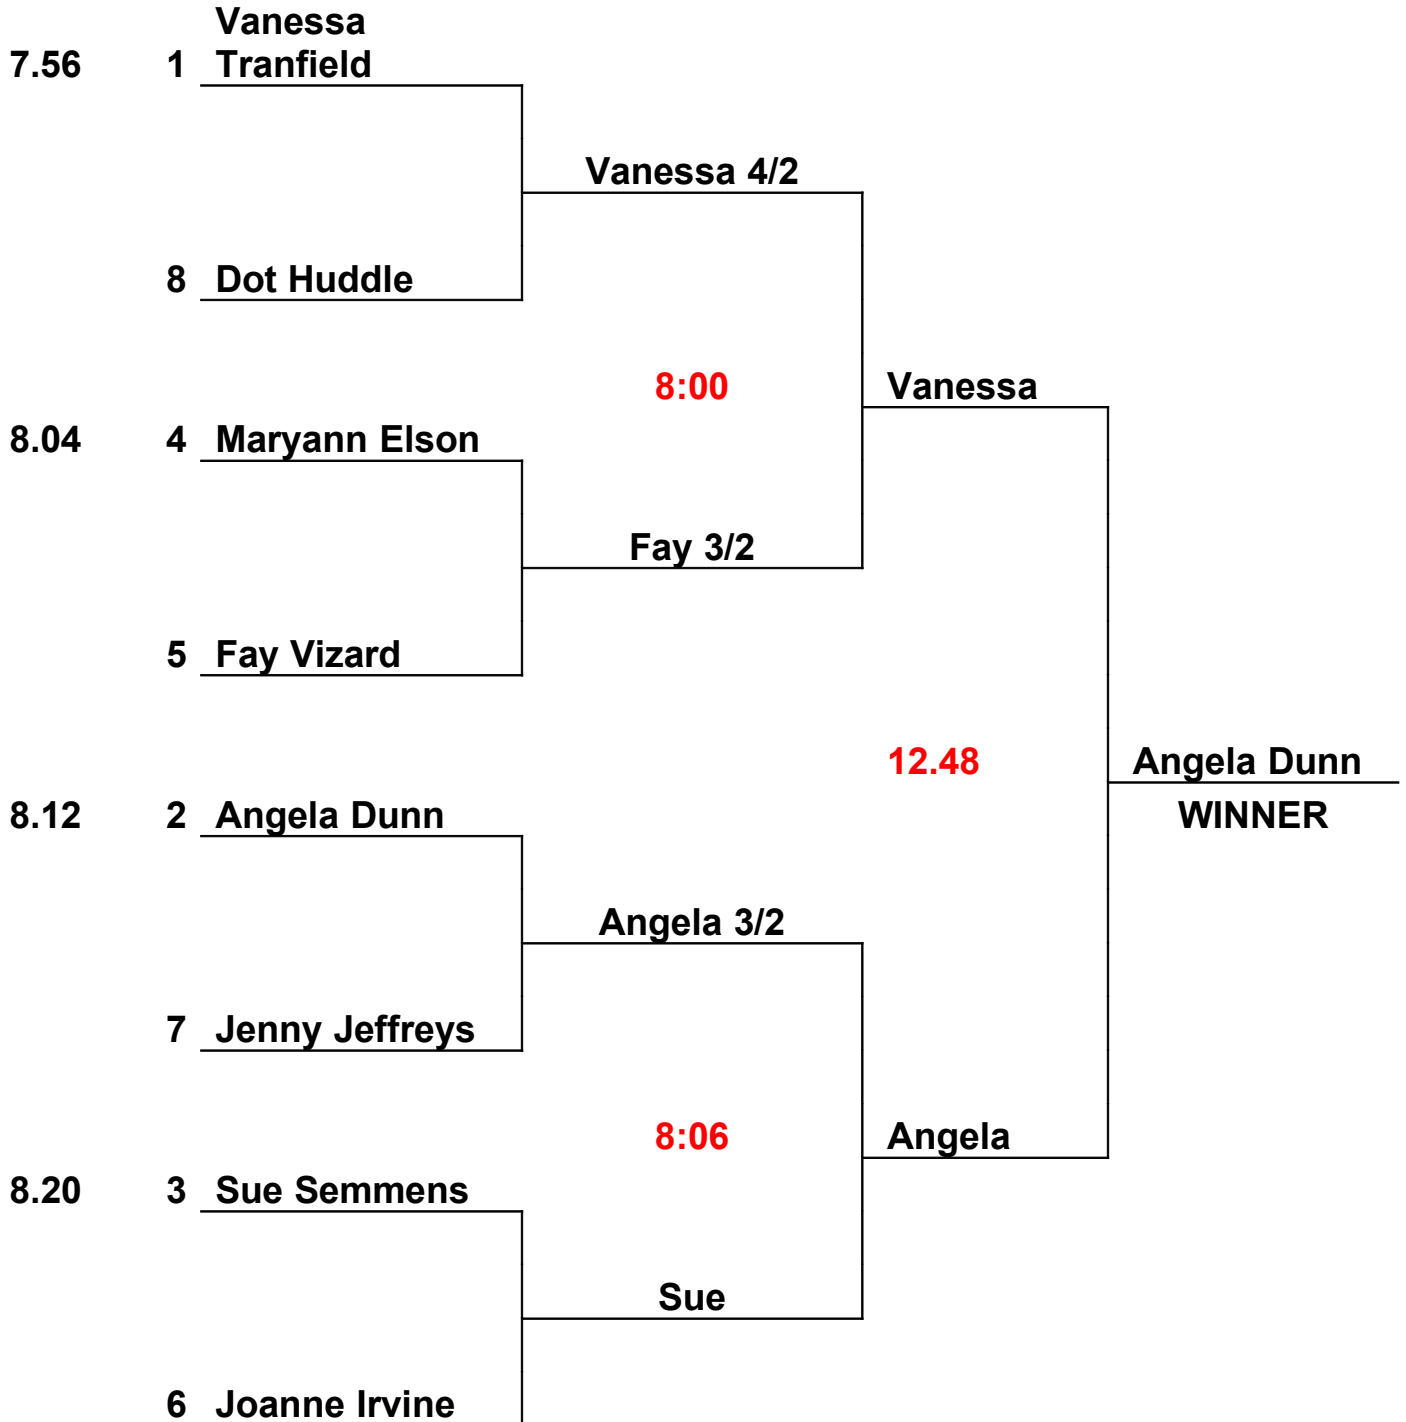

**MORNINGTON PENINSULA DISTRICT WOMEN'S GOLF Inc.
DISTRICT CHAMPIONSHIPS 2009**

Qualifying Rounds - Monday 21 September at Moonah Links & Tuesday 22 September at
The National
Thursday 1 October Quarter final at Rosebud – East Course
Friday 2 October Semi Final & Final at Flinders

A GRADE: SCRATCH - 18

1ST TEE ROSEBUD

TIMES IN RED AT FLINDERS ON FRIDAY

**MORNINGTON PENINSULA DISTRICT WOMEN'S GOLF Inc.
DISTRICT CHAMPIONSHIPS 2009**

Tuesday 22 September Qualifying Round at The National
 Thursday 1 October Quarter final at Rosebud – East Course
 Friday 2 October Semi Final & Final at Flinders